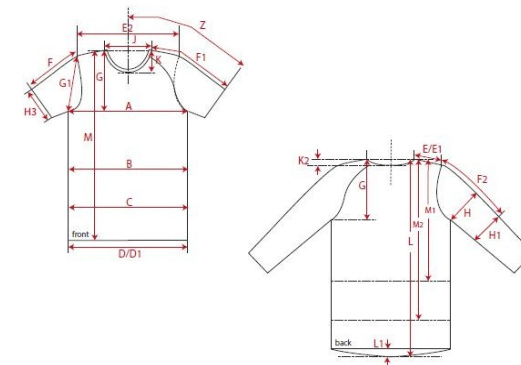

Fertigmaße in cm für Größe measurements in cm for size	CODE	TOLERANCE (+/-)	XS	IS	S	IS	M	IS	L	IS	XL	IS	XXL	IS	3XL	IS	4XL	IS	5XL	IS	6XL	IS	
front length from HSP	M	1	58.00		60.00		62.00		64.00		66.00												
1/2 chest width	A	1	48.50		51.00		53.50		56.00		58.50												
shoulder to shoulder	E2	1	38.50		41.00		43.50		46.00		48.50												
sleeve length from shoulder (set in)	F	1	60.50		61.50		62.50		63.50		64.50												